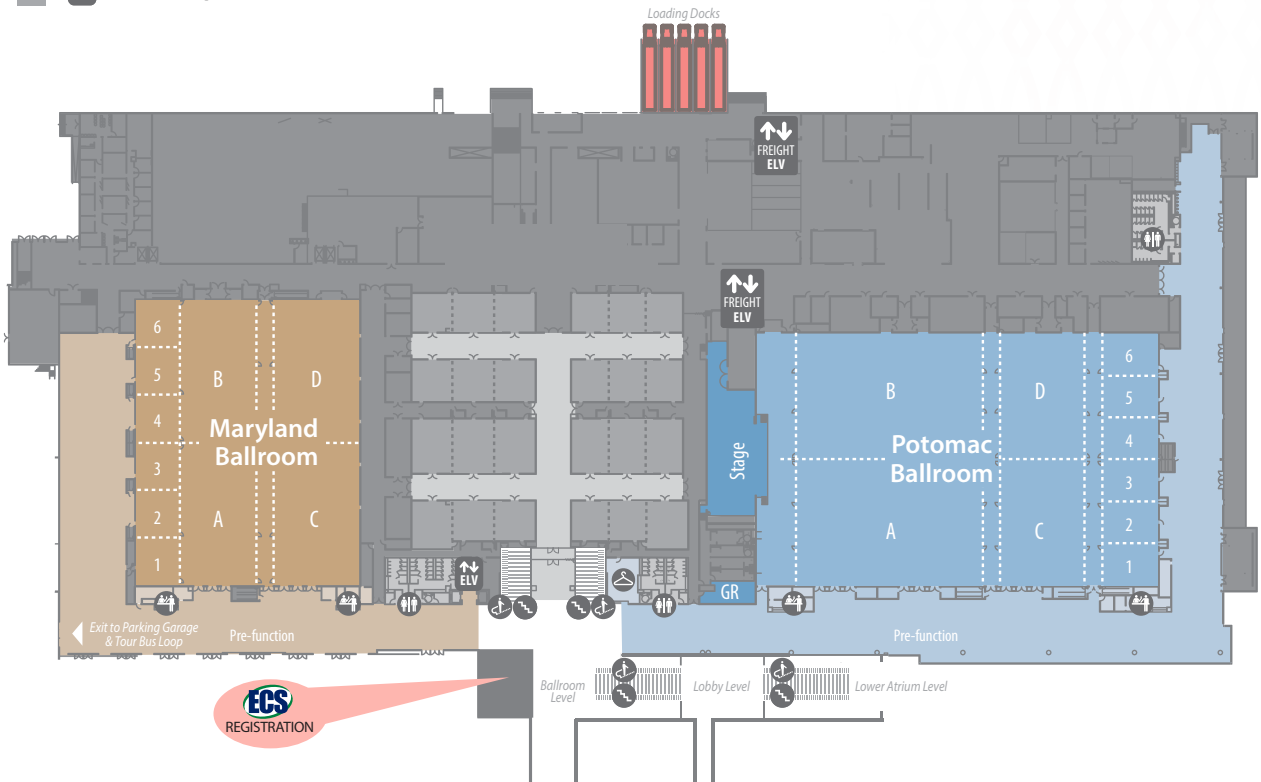

Floor Plans

Key Locations at National Harbor

MARYLAND BALLROOMS

- KEY**
- Restrooms
 - Stairs
 - Registration Desks
 - Service Areas
 - Elevator (ELV)
 - Escalator
 - Coat Check

NATIONAL HARBOR CONFERENCE ROOMS

- KEY**
- Restrooms
 - Stairs
 - Registration Desks
 - Service Areas
 - Elevator (ELV)
 - Escalator
 - Coat Check